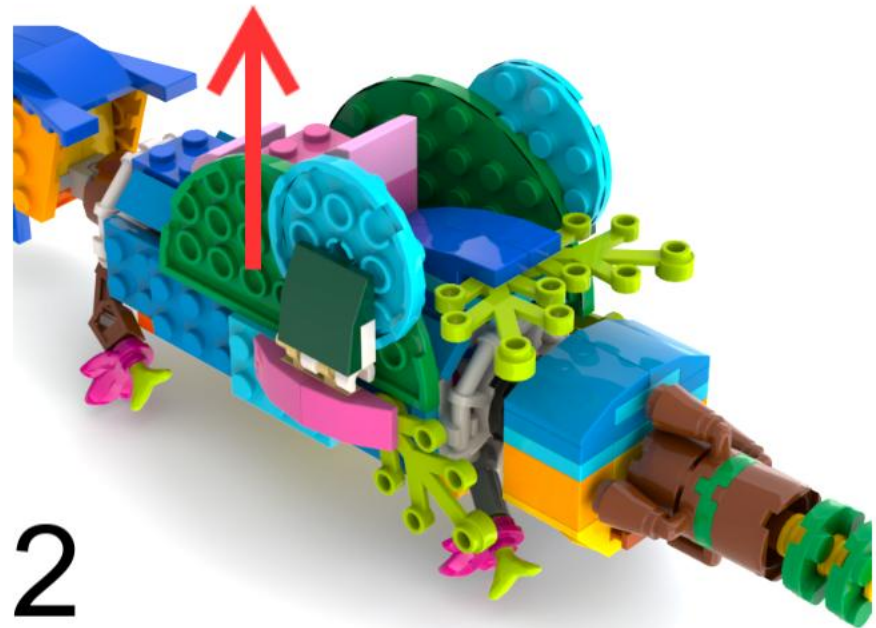

4x
2431
Dark Azure

5x
3023
Medium Azure

Decorate it
your way!

Wing lock for
high speed
passenger
protection

(it's a feature
not a bug)

Secret trick releases
flowers or eggs

Dedicated to 2 stars, of Brighthton and Amsterdam.