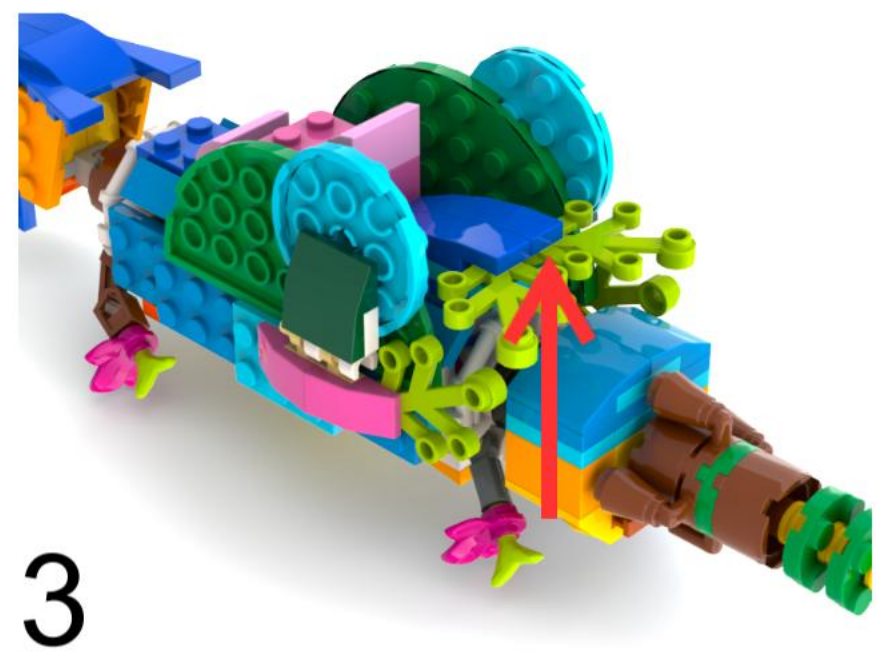

4x
2431
Dark Azure

5x
3023
Medium Azure

Decorate it
your way!

Wing lock for
high speed
passenger
protection

(it's a feature
not a bug)

Secret trick releases
flowers or eggs

Dedicated to 2 stars, of Brighthton and Amsterdam.