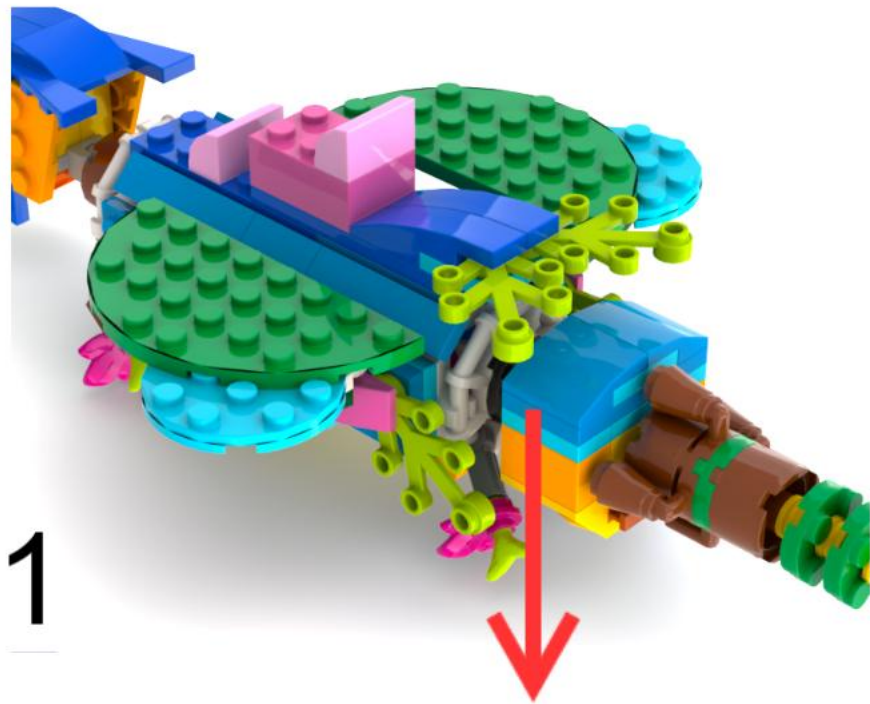

4x
2431
Dark Azure

5x
3023
Medium Azure

Decorate it
your way!

Wing lock for
high speed
passenger
protection

(it's a feature
not a bug)

Secret trick releases
flowers or eggs

Dedicated to 2 stars, of Brighthton and Amsterdam.